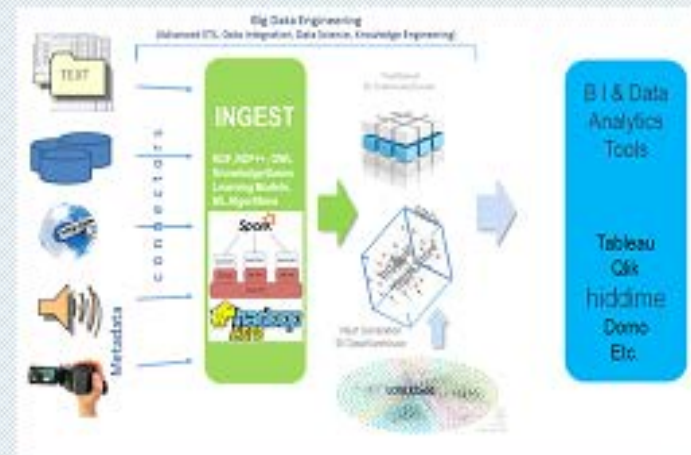

SEMANTIC TECHNOLOGY

FEATURES

- ◆ New generation SaaS based IDEA (Interactive Data Exploratory and Analytics) tool
- ◆ Uses Semantic Computing solution allowing users to create semantically enriched data
- ◆ Works in line with BI Data Warehouses, Data Lakes and the new Smart Big Data Lakes
- ◆ Built around a patent-pending - storage-tied interactive visual-grammar
- ◆ Enhanced Data Discovery- Connected Graph enables Exploratory navigations by end business users
- ◆ Includes Standard Visualizations, Charts, Plots, Connected Graphs Role Based Access , Work Groups, Remote Concierge Data Analysis & Science

What we Need:

- ◆ Process and SOPs Followed
- ◆ Database and Data Inputs
- ◆ Analytics Needed
- ◆ User Headcounts
- ◆ Database update and frequency
- ◆ Company Divisions
- ◆ Reports required

- ◆ No programming or coding required.
- ◆ Connect and integrates all traditional (Oracle, Sql Server etc.) and non-traditional databases (LinkedIn, Facebook, Twitter etc.) into one platform.
- ◆ New generation SaaS based IDEA (Interactive Data Exploratory and Analytics) tool.
- ◆ Uses Semantic Computing solution allowing users to create semantically enriched data.
- ◆ Enhanced Data Discovery – Connected Graph enables Exploratory navigation by end business users.
- ◆ Includes Standard Visualizations Charts, Plots, Connected Graphs Role Based Access, Work Groups, Remote Concierge Data Analysis & Science.
- ◆ Get In-line reports online (anywhere and anytime) thru your mobile or on-site. Sync data and reports with time.
- ◆ Graphic visual analytics and dashboard for Financial, Banking, Sales, Marketing, Retail, Manufacturing, Staffing, Recruitment, Pharmaceutical, Hospitals, Healthcare and Insurance organizations.